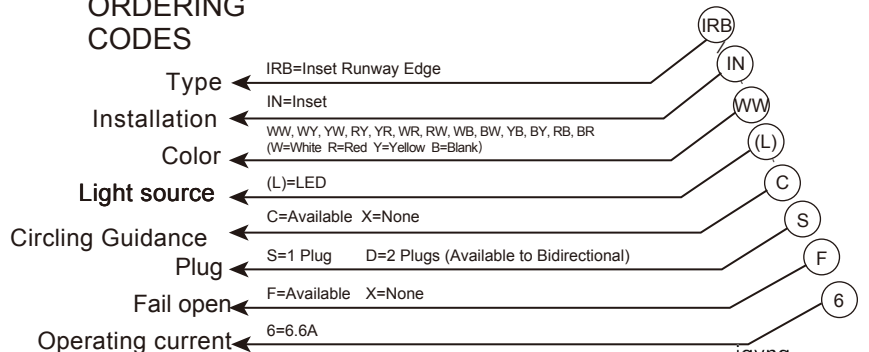

ORDERING CODES

* Accessories should be ordered separately