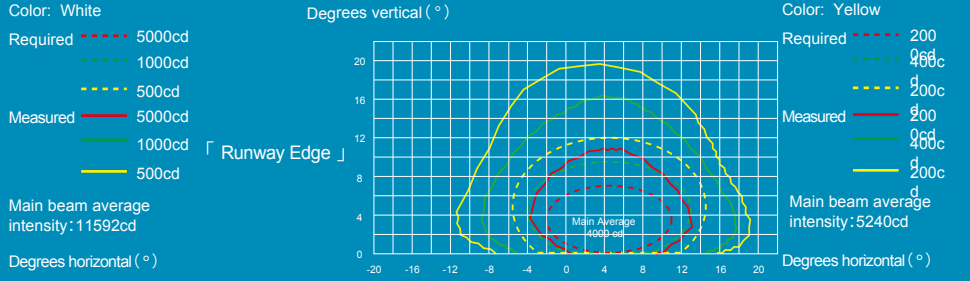

## ELECTRICAL

Connection • FAA L-823      Rated Input Current • 6.6A      Power Factor • >0.98  
Emission • IEC 61000-6-4      Immunity • IEC 61000-6-2      Service Life • LED useful lamp life > 80000h  
Inset Runway Edge - White/White • 42VA, White/Yellow • 42VA, White/Red • 30VA, Yellow/Red • 32VA, Red • 13VA  
Inset Runway Edge With Circling Guidance - White/White • 67VA, White/Yellow • 57VA, White/Red • 48VA, Yellow/Red • 42VA

COMPONENTS

DIMENSIONS

ACCESSORIES

- © 12 inches shallow base assy (bottom entry/side entry)
- © 12 inches deep base assy
- © L-823 receptacle
- © 12 inches light fixture handle

PHOTOMETRICS

Airfield Lighting Systems UK Limited (Headquarters)