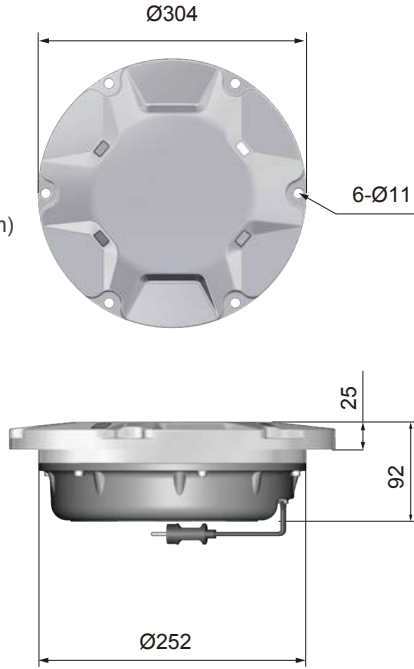

## ELECTRICAL

Connection • FAA L-823      Rated Input Current • 6.6A      Power Factor • >0.98  
Emission • IEC 61000-6-4      Immunity • IEC 61000-6-2      Service Life • LED useful lamp life > 80000h  
Inset Runway Edge - White/White • 42VA, White/Yellow • 42VA, White/Red • 30VA, Yellow/Red • 32VA, Red • 13VA  
Inset Runway Edge With Circling Guidance - White/White • 67VA, White/Yellow • 57VA, White/Red • 48VA, Yellow/Red • 42VA

COMPONENTS

DIMENSIONS

ACCESSORIES

- © 12 inches shallow base assy (bottom entry/side entry)
- © 12 inches deep base assy
- © L-823 receptacle
- © 12 inches light fixture handle

PHOTOMETRICS

Airfield Lighting Systems UK Limited (Headquarters)