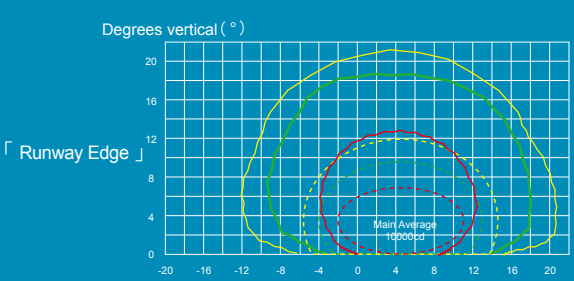

COMPONENTS

DIMENSIONS

ACCESSORIES

- © 12 inches shallow base assy (bottom entry/side entry)
- © 12 inches deep base assy
- © L-823 receptacle
- © 12 inches light fixture handle

PHOTOMETRICS

Airfield Lighting Systems UK Limited (Headquarters)