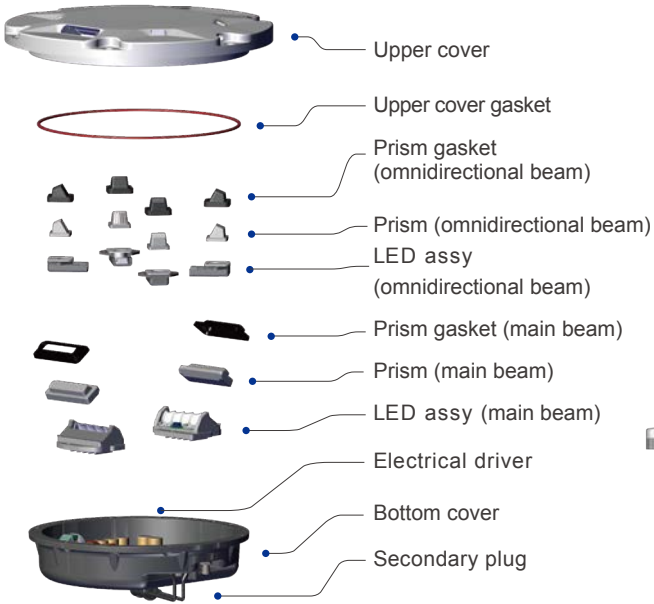

## ELECTRICAL

Connection • FAA L-823      Rated Input Current • 6.6A      Power Factor • >0.98  
Emission • IEC 61000-6-4      Immunity • IEC 61000-6-2      Service Life • LED useful lamp life > 80000h  
Inset Runway Edge - White/White • 42VA, White/Yellow • 42VA, White/Red • 30VA, Yellow/Red • 32VA, Red • 13VA  
Inset Runway Edge With Circling Guidance - White/White • 67VA, White/Yellow • 57VA, White/Red • 48VA, Yellow/Red • 42VA

COMPONENTS

DIMENSIONS

ACCESSORIES

- © 12 inches shallow base assy (bottom entry/side entry)
- © 12 inches deep base assy
- © L-823 receptacle
- © 12 inches light fixture handle

PHOTOMETRICS

Airfield Lighting Systems UK Limited (Headquarters)